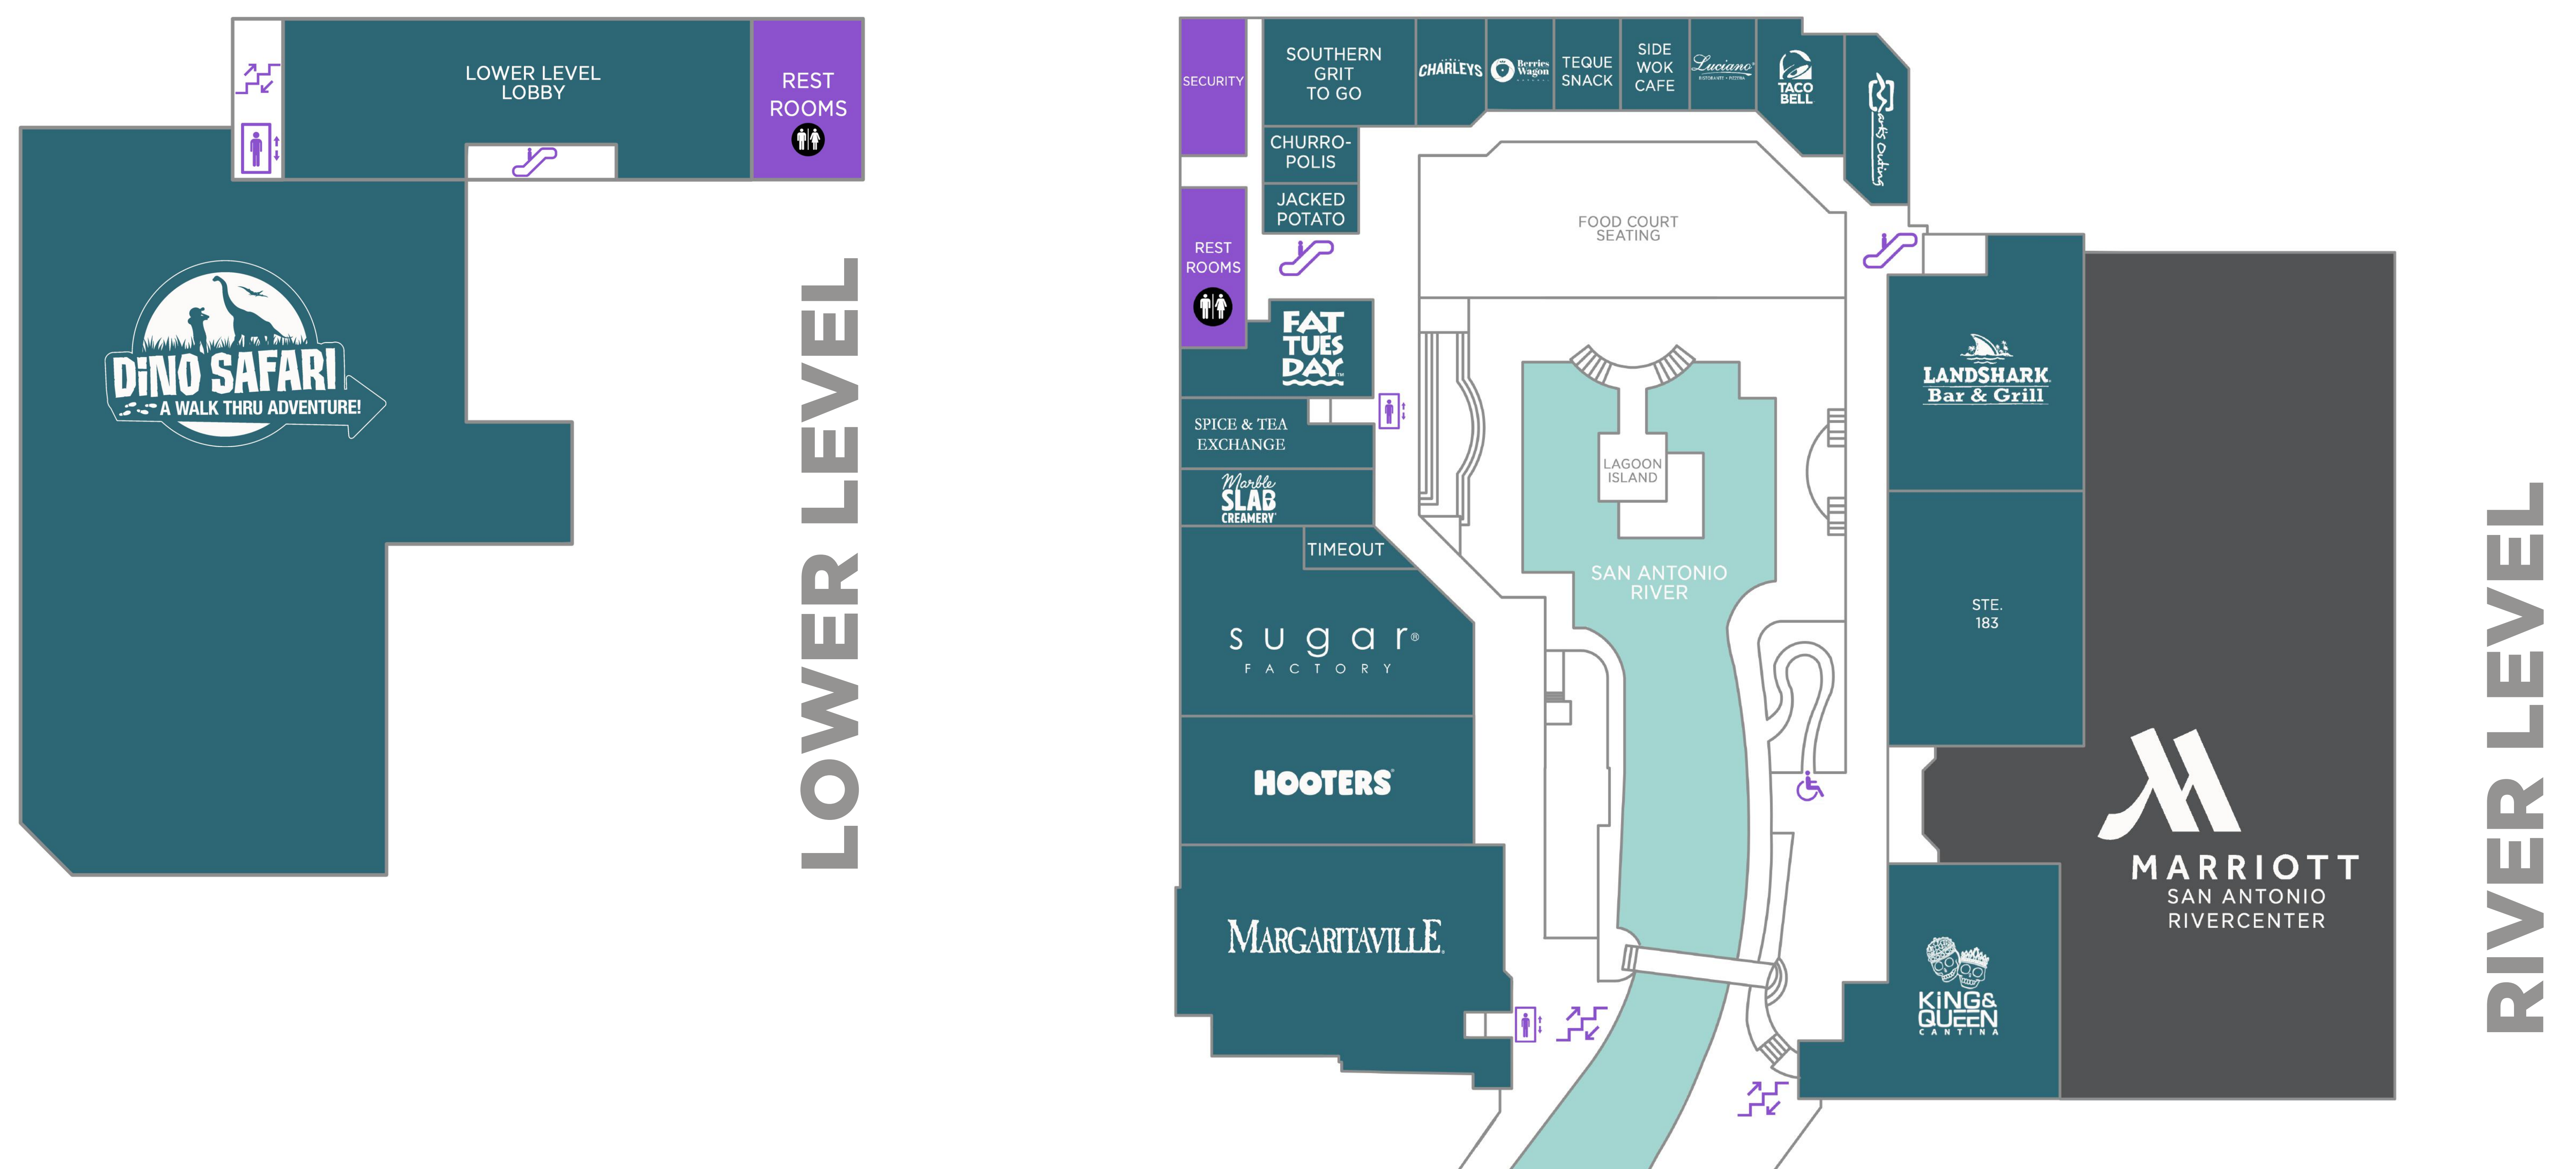

SHOPS AT RIVERCENTER

DIRECTORY

- YOU ARE HERE
- ESCALATOR
- RESTROOM
- HANDICAP ACCESS
- ELEVATOR
- STAIRS

SECURITY OFFICE/LOST & FOUND: 210-222-9376