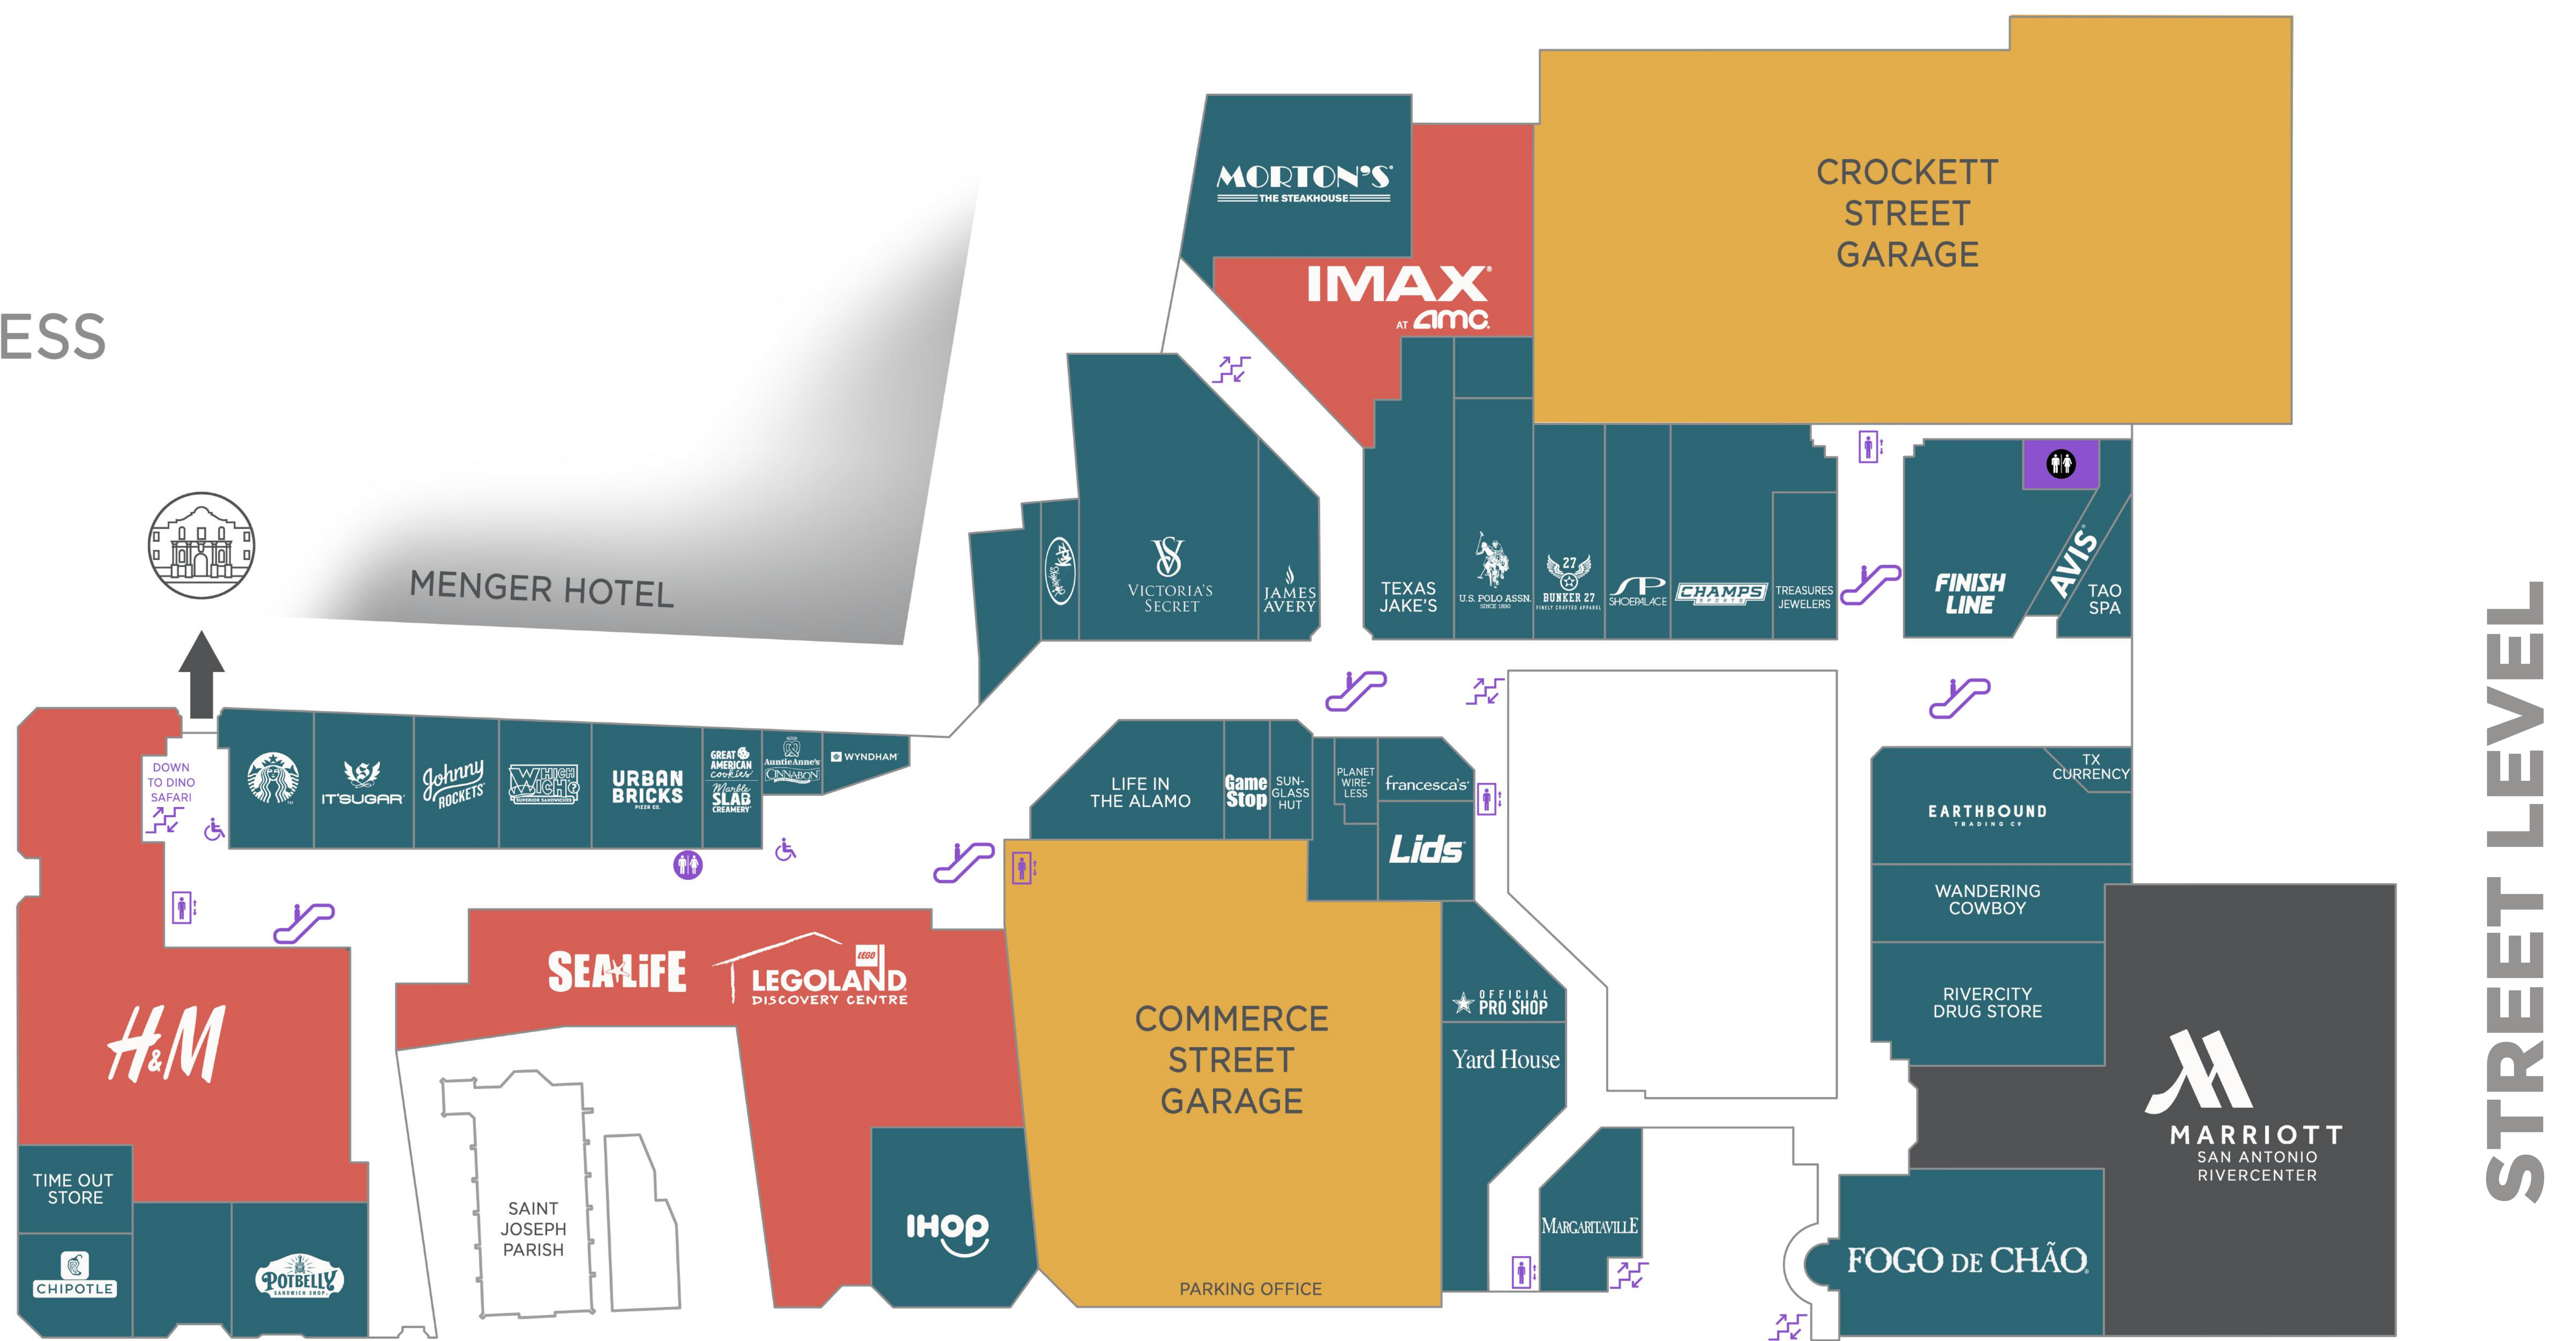

SHOPS AT RIVERCENTER

DIRECTORY

- YOU ARE HERE
- ESCALATOR
- RESTROOM
- HANDICAP ACCESS
- ELEVATOR
- STAIRS

SECURITY OFFICE/LOST & FOUND: 210-222-9376