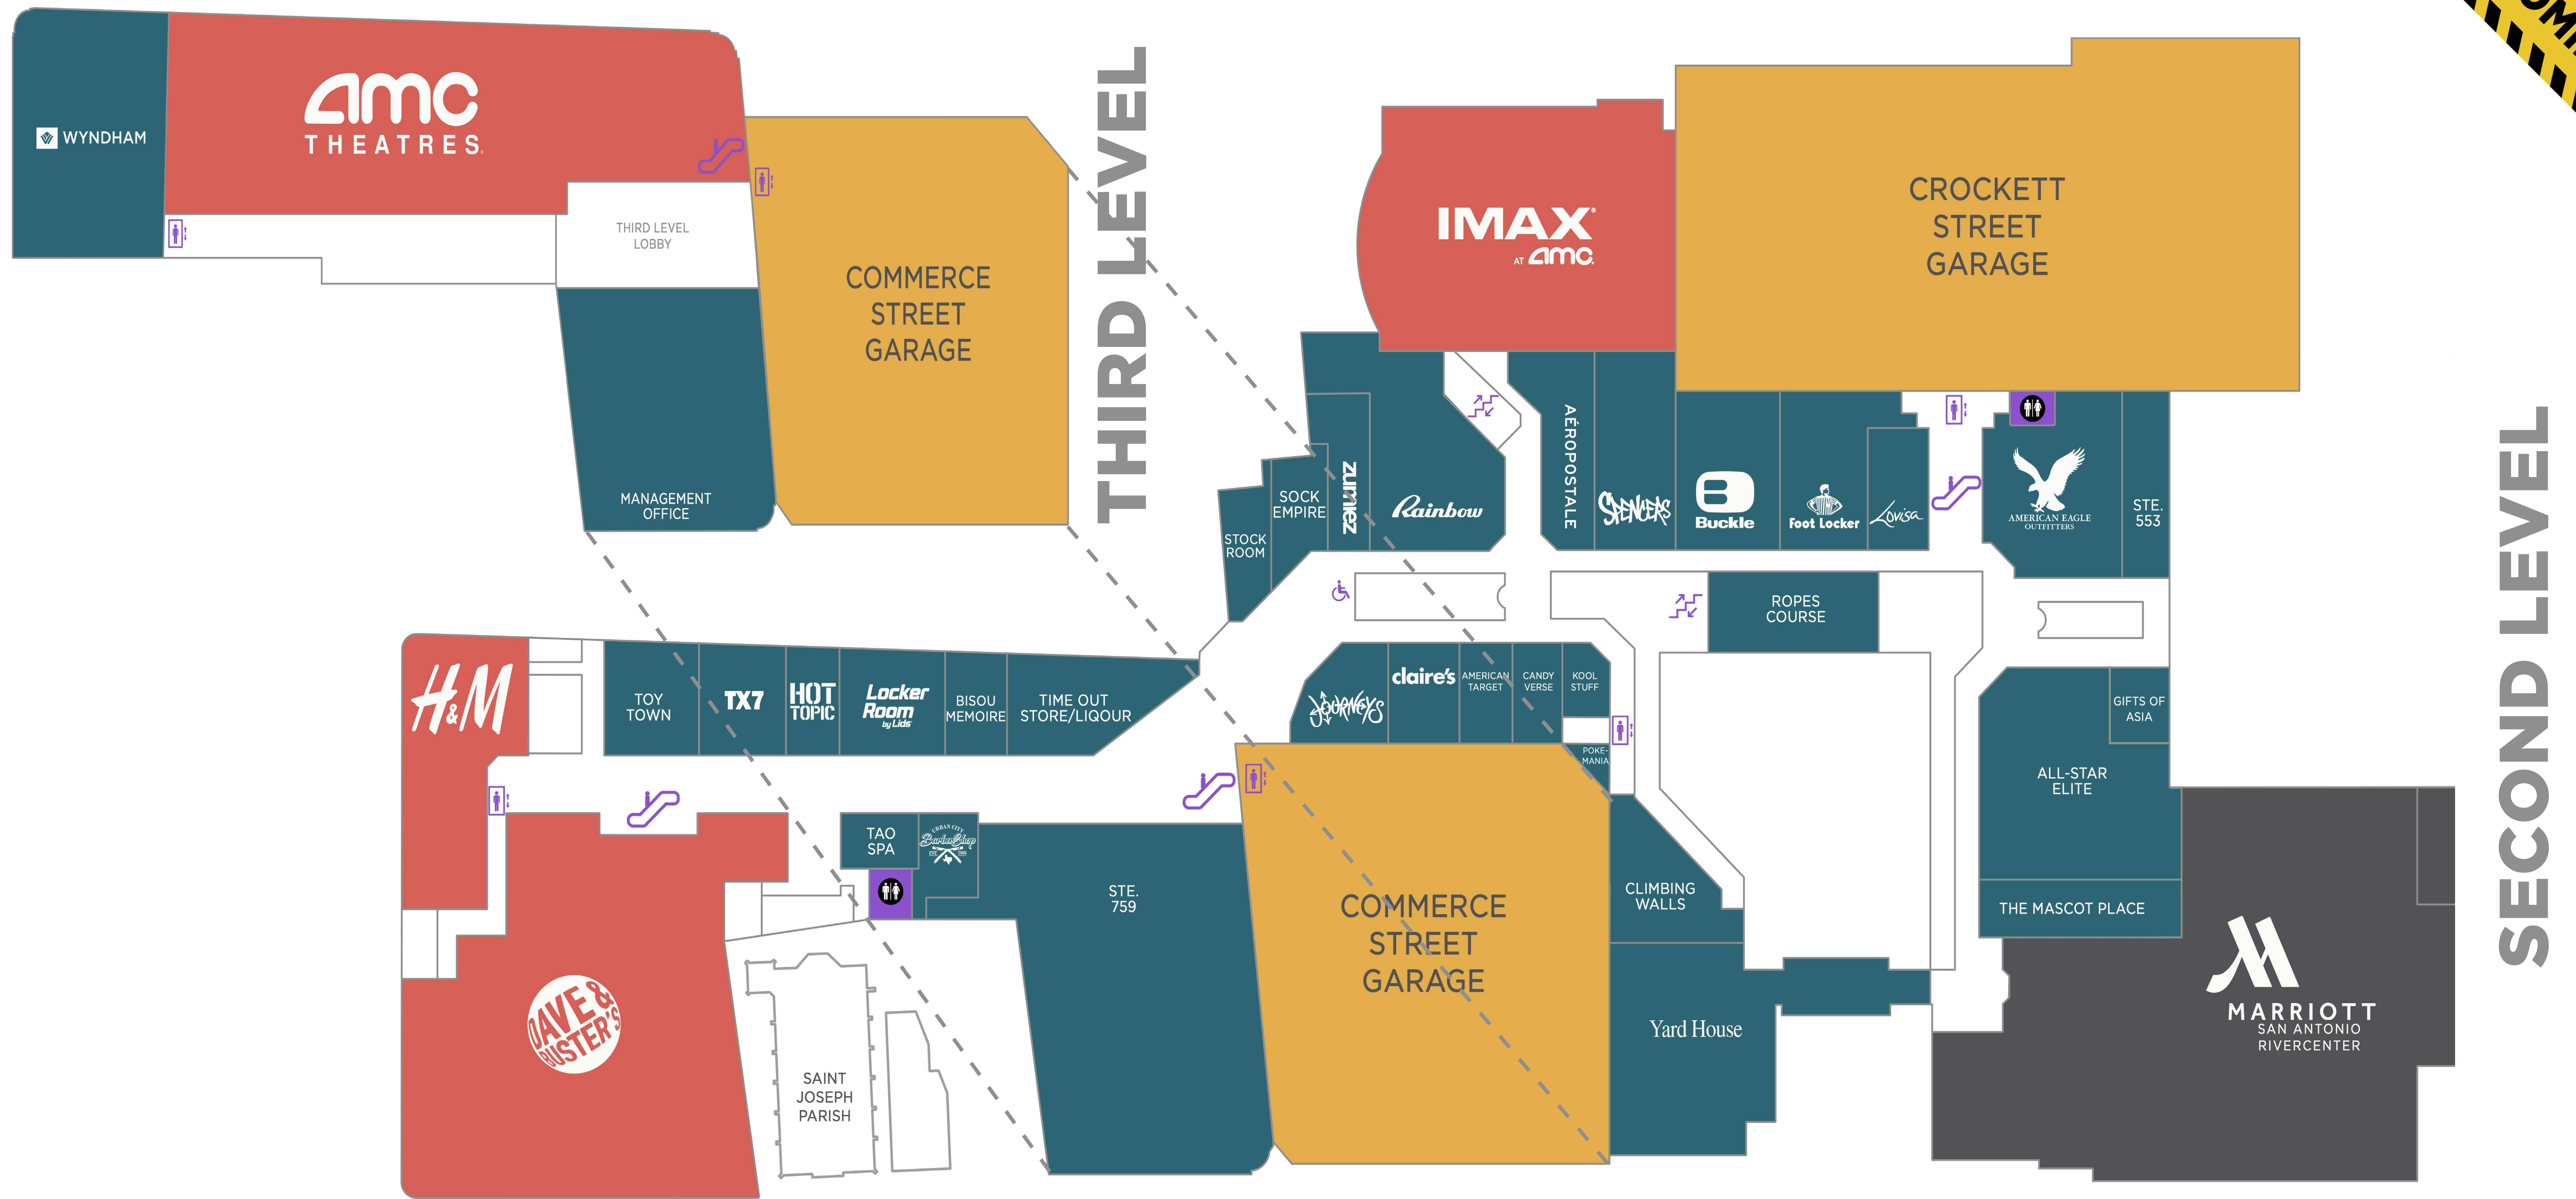

SHOPS AT RIVERCENTER

DIRECTORY

PARDON OUR DUST, BIG CHANGES COMING SOON

- YOU ARE HERE
- ESCALATOR
- RESTROOM
- HANDICAP ACCESS
- ELEVATOR
- STAIRS

SCAN FOR DIGITAL MAP

PARDON OUR DUST, BIG CHANGES COMING SOON

SECURITY OFFICE/LOST & FOUND: 210-222-9376