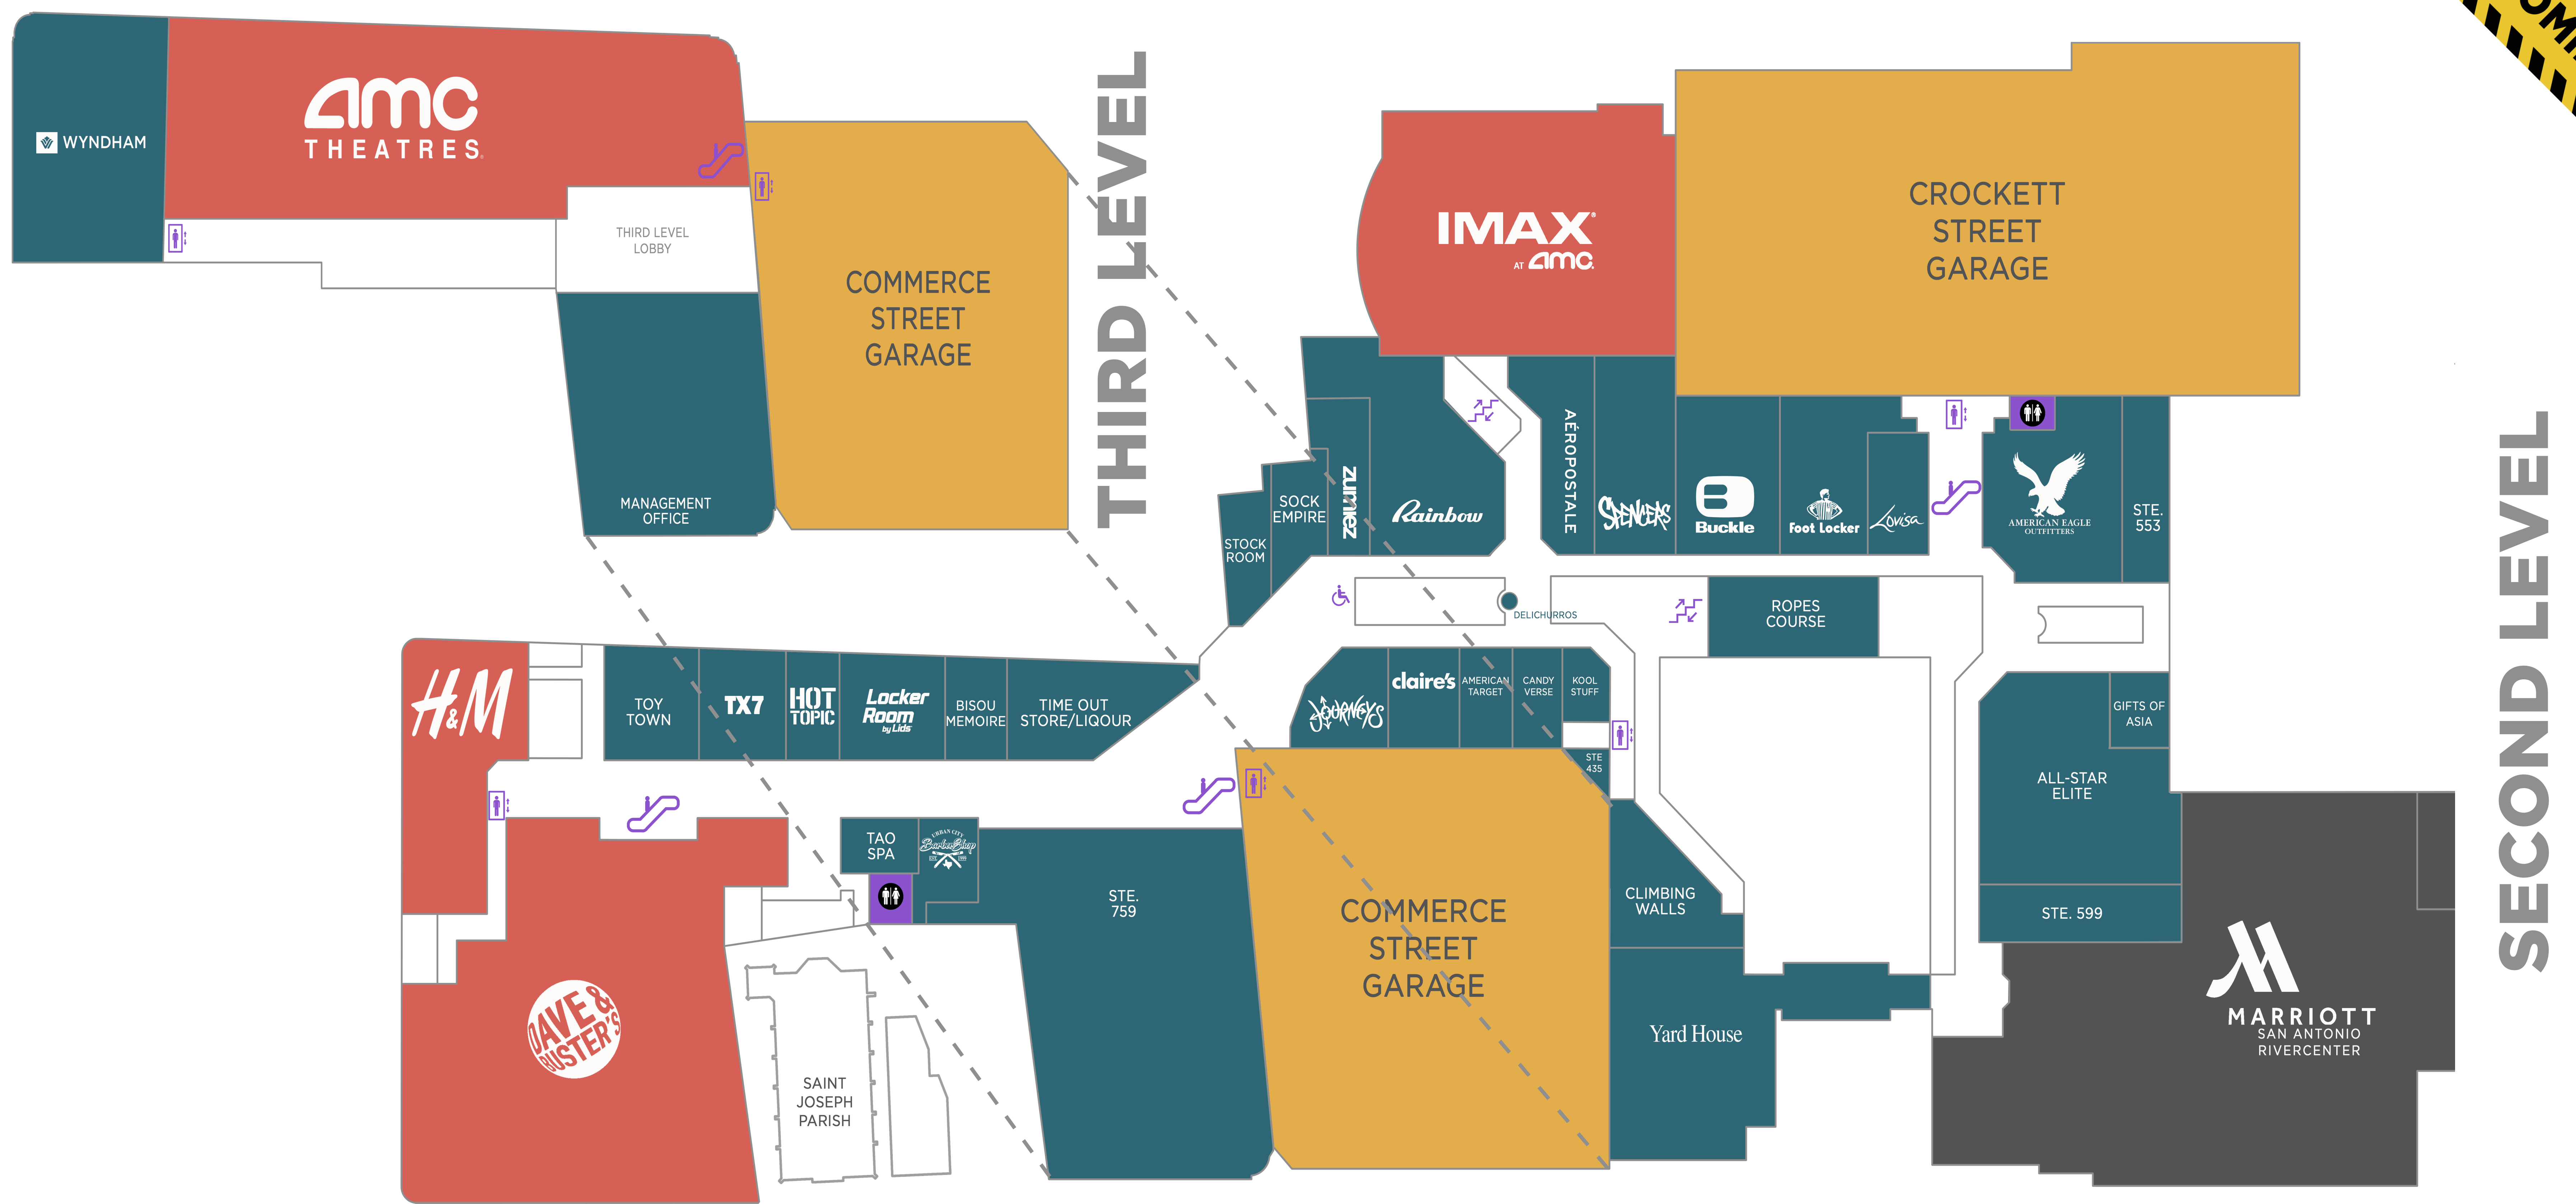

SHOPS AT RIVERCENTER

DIRECTORY

PARDON OUR DUST, BIG CHANGES COMING SOON

- YOU ARE HERE
- ESCALATOR
- RESTROOM
- HANDICAP ACCESS
- ELEVATOR
- STAIRS

SCAN FOR DIGITAL MAP

SECURITY OFFICE/LOST & FOUND: 210-222-9376